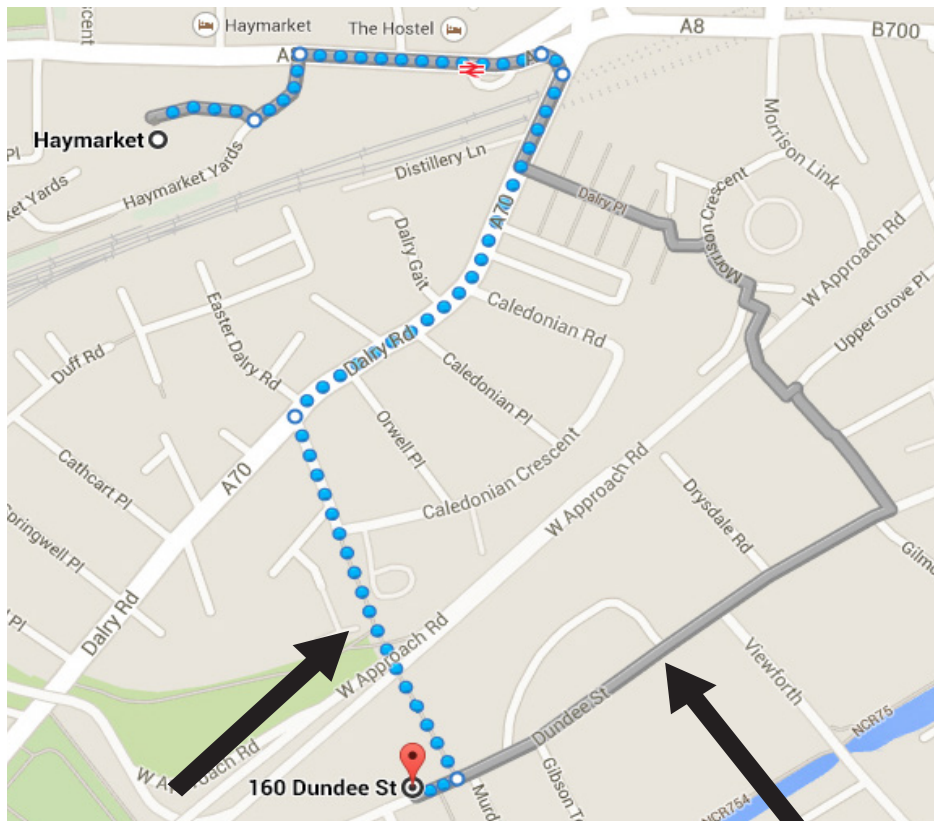

Blackwood
homes | care | support

Head Office
160 Dundee Street

how to get there

how to get there by train

Fountain Park is located 10mins walk south of Edinburgh Haymarket rail station. It is also walkable from Edinburgh Waverley Station at about 1.5 miles.

how to get there by car

Blackwood is located at 160 Dundee Street, just west of Edinburgh city centre. Multi-Storey car parking is available at Fountain Park and Semple Street.

how to get there by bus

Bus services along Dundee Street are numbered 1, 34, 35 and N34. The site can also be accessed from West Approach Road, which is served by buses 22, X25, 30, X44, N22 and N30. Useful bus info and maps can be found at www.lothianbuses.com

how to get there by two wheels

There are ample cycle racks outside the main building and at Fountain Park.

how to get there by foot

There are two walking routes from Haymarket station. Please see the routemap below.

● ● ● ● ● ●
Route 1

▬
Route 2